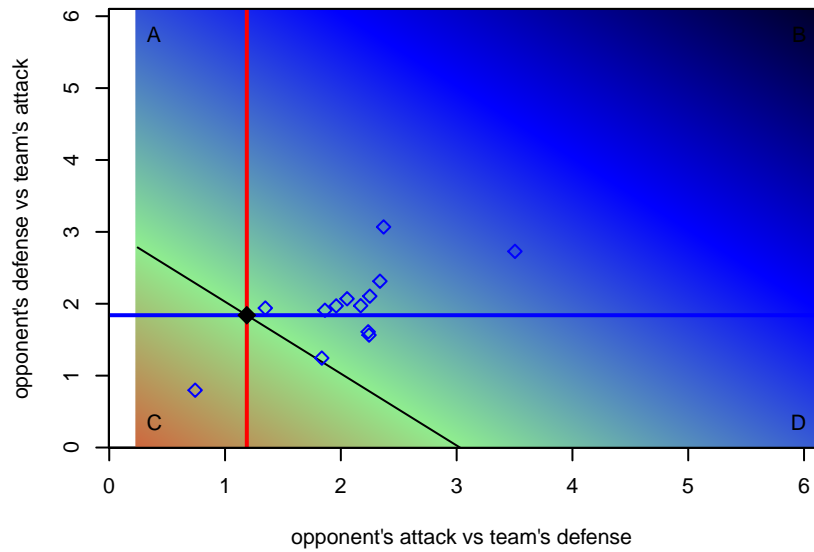

Blackhills FC Red G01

Blackhills FC
Olympia, WA
G01 total strength=1237
attack=6.3 defense=3.28
spr league = Win RCL G01 Div 4

alt names used:

Venues played:
2016 Sounders FC Cup GU16
2016 Tyee Cup G00-01 Gold
2016 Win RCL G01 Div 4

**attack and defense variance (black dot)
relative to other teams
and top 10 in region**

**attack and defense rating
relative to others at age
and all opponents in last 13 months**

**attack and defense rating
relative to others at age
and all opponents in last 13 months**

Performance relative to 13 month average

Performance relative to 13 month average

Distribution of opponents
 Red = Lose zone, Blue = Win zone, Green = Even
 Black line separates win/lose zones

lot. A=Neither has attack advantage, B=Opponent has both attack and defense advantage, C=Opponent has both attack and defense disadvantage, D=Both have