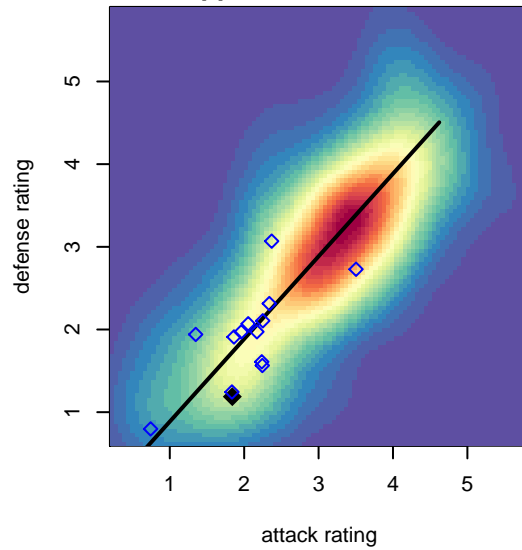

Blackhills FC Red G01

Blackhills FC
Olympia, WA
G01 total strength=1237
attack=6.3 defense=3.28
spr league = Win RCL G01 Div 4

alt names used:

Venues played:
2016 Sounders FC Cup GU16
2016 Tyee Cup G00-01 Gold
2016 Win RCL G01 Div 4

**attack and defense variance (black dot)
relative to other teams
and top 10 in region**

**attack and defense rating
relative to others at age
and all opponents in last 13 months**

**attack and defense rating
relative to others at age
and all opponents in last 13 months**

Performance relative to 13 month average

Performance relative to 13 month average

Distribution of opponents
 Red = Lose zone, Blue = Win zone, Green = Even
 Black line separates win/lose zones

lot. A=Neither has attack advantage, B=Opponent has both attack and defense advantage, C=Opponent has both attack and defense disadvantage, D=Both have