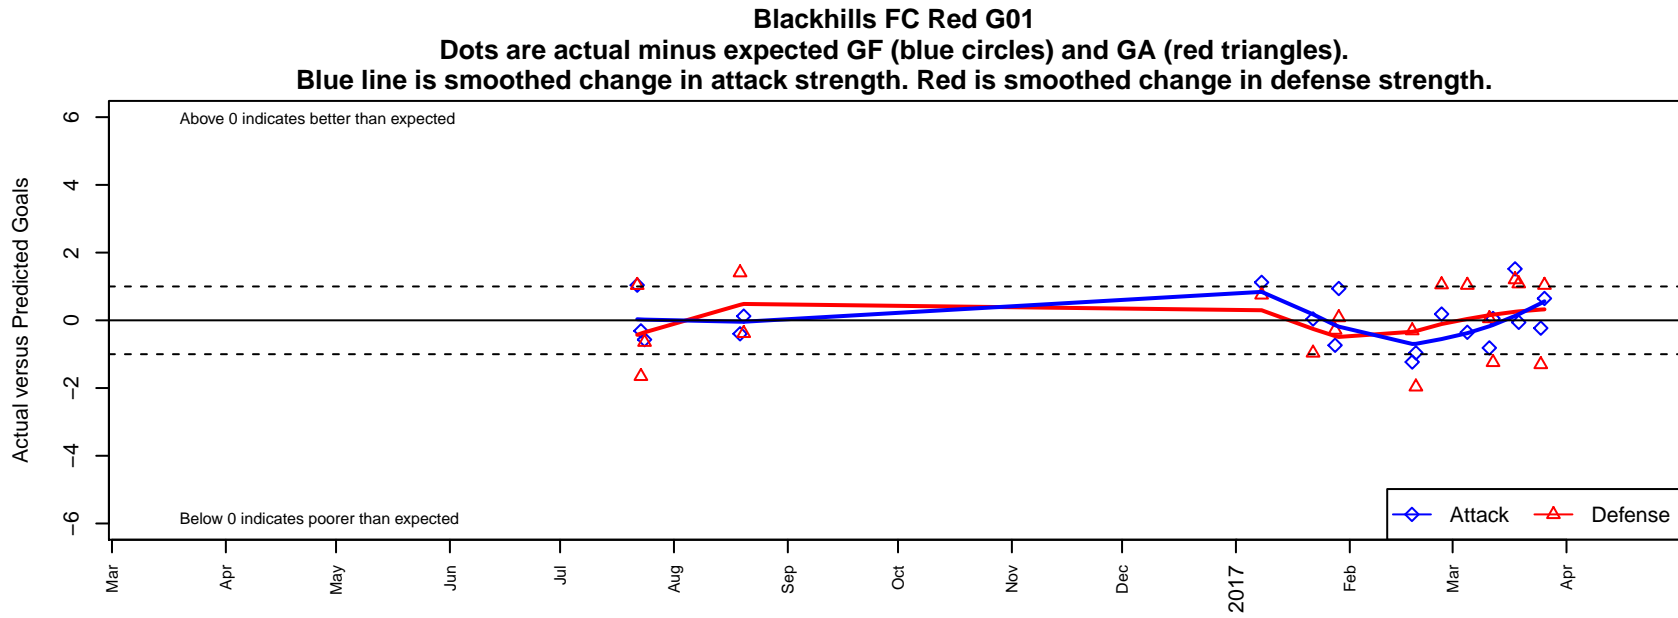

Blackhills FC Red G01

Blackhills FC
Olympia, WA
G01 total strength=1237
attack=6.3 defense=3.28
spr league = Win RCL G01 Div 4

alt names used:

Venues played:
2016 Sounders FC Cup GU16
2016 Tyee Cup G00-01 Gold
2016 Win RCL G01 Div 4

**attack and defense variance (black dot)
relative to other teams
and top 10 in region**

**attack and defense rating
relative to others at age
and all opponents in last 13 months**

**attack and defense rating
relative to others at age
and all opponents in last 13 months**

Performance relative to 13 month average

Performance relative to 13 month average

Distribution of opponents
 Red = Lose zone, Blue = Win zone, Green = Even
 Black line separates win/lose zones

lot. A=Neither has attack advantage, B=Opponent has both attack and defense advantage, C=Opponent has both attack and defense disadvantage, D=Both have