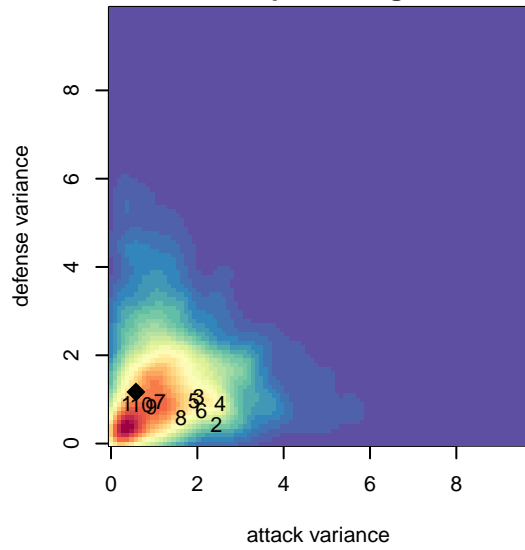

Blackhills FC Red G01

Blackhills FC
Olympia, WA
G01 total strength=1237
attack=6.3 defense=3.28
spr league = Win RCL G01 Div 4

alt names used:

Venues played:
2016 Sounders FC Cup GU16
2016 Tyee Cup G00-01 Gold
2016 Win RCL G01 Div 4

**attack and defense variance (black dot)
relative to other teams
and top 10 in region**

**attack and defense rating
relative to others at age
and all opponents in last 13 months**

**attack and defense rating
relative to others at age
and all opponents in last 13 months**

Performance relative to 13 month average

Performance relative to 13 month average

Distribution of opponents
 Red = Lose zone, Blue = Win zone, Green = Even
 Black line separates win/lose zones

lot. A=Neither has attack advantage, B=Opponent has both attack and defense advantage, C=Opponent has both attack and defense disadvantage, D=Both have