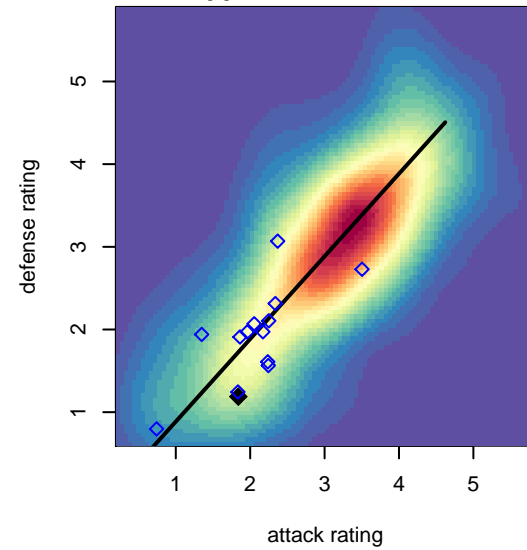

Blackhills FC Red G01

Blackhills FC
Olympia, WA
G01 total strength=1237
attack=6.3 defense=3.28
spr league = Win RCL G01 Div 4

alt names used:

Venues played:
2016 Sounders FC Cup GU16
2016 Tyee Cup G00-01 Gold
2016 Win RCL G01 Div 4

**attack and defense variance (black dot)
relative to other teams
and top 10 in region**

**attack and defense rating
relative to others at age
and all opponents in last 13 months**

**attack and defense rating
relative to others at age
and all opponents in last 13 months**

Performance relative to 13 month average

Performance relative to 13 month average

Distribution of opponents
 Red = Lose zone, Blue = Win zone, Green = Even
 Black line separates win/lose zones

lot. A=Neither has attack advantage, B=Opponent has both attack and defense advantage, C=Opponent has both attack and defense disadvantage, D=Both have